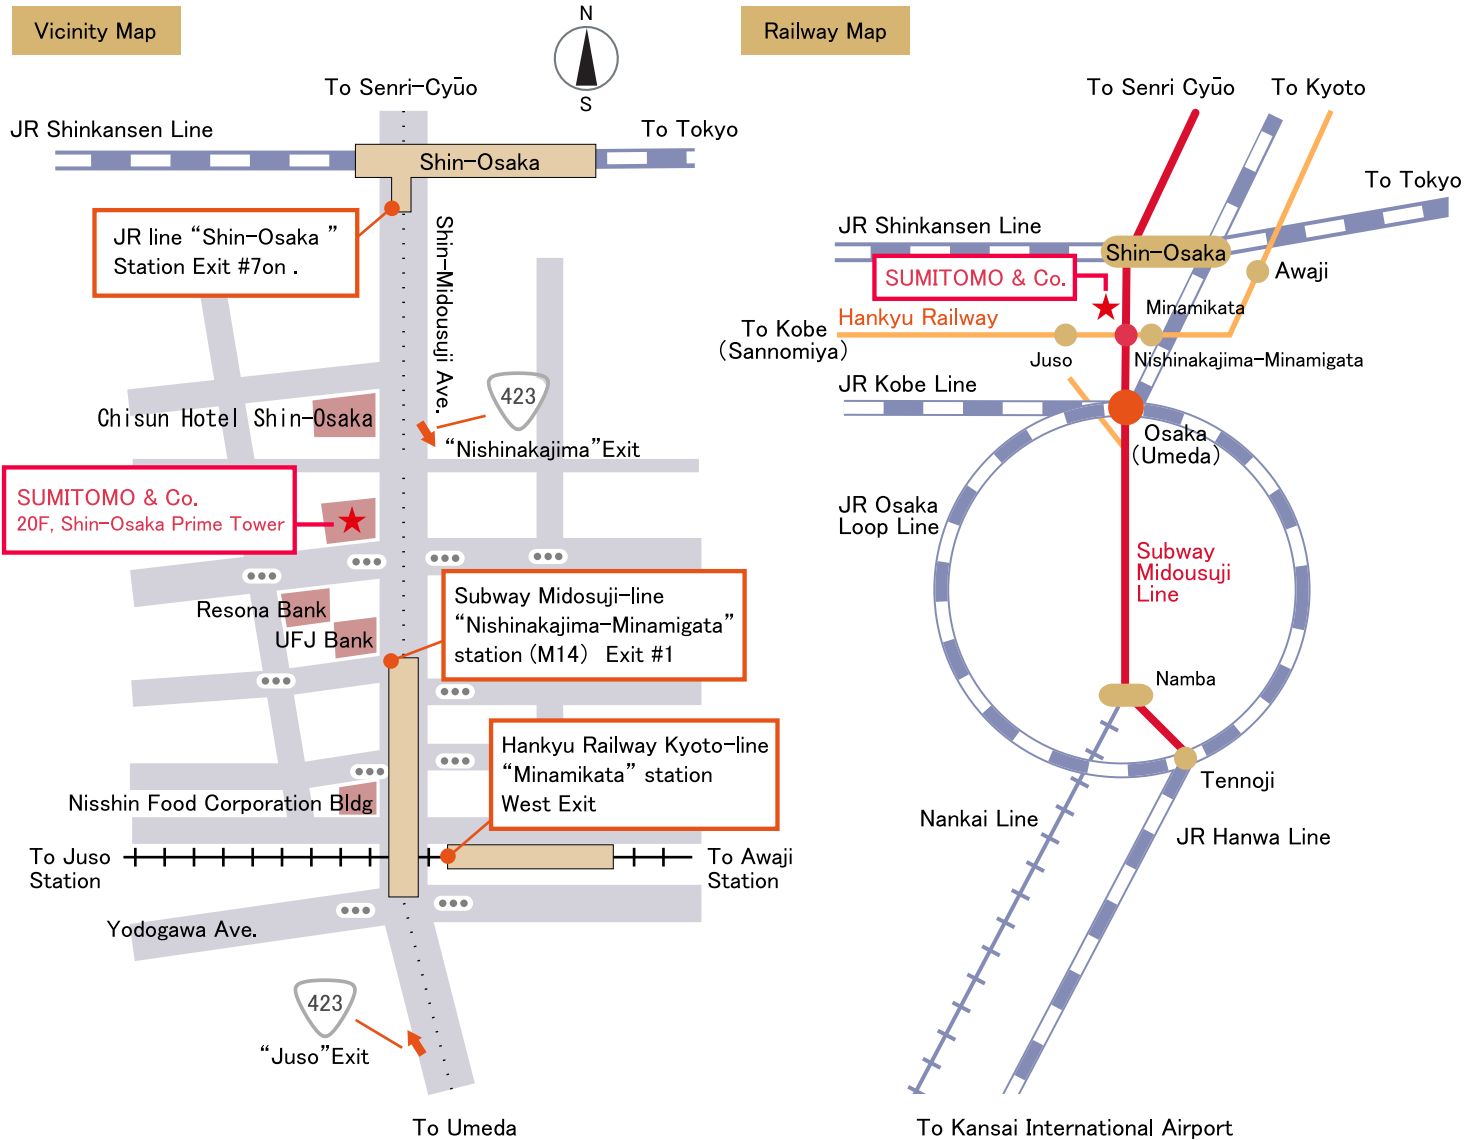

How to reach SUMITOMO & Co.

SUMITOMO & Co.

[Street Address]

20F, Shin-Osaka Prime Tower,
1-1, Nishinakajima 6-chome, Yodogawa-ku, Osaka
532-0011 JAPAN

[Telephone] +81-6-6302-1177 [Facsimile] +81-6-6308-4126

[Nearest stations]

- Five minutes' walk southward from Exit No. 7 of Shin-Osaka Station on JR line.
- "Nishinakajima-Minamigata" station (Station Number: M14) on Midosuji line, Osaka City Subway
Four minute's walk southward from Exit #1.
- "Minamikata" station, on Kyoto line, Hankyu Railway.
Five minute's walk northward from the West Exit.